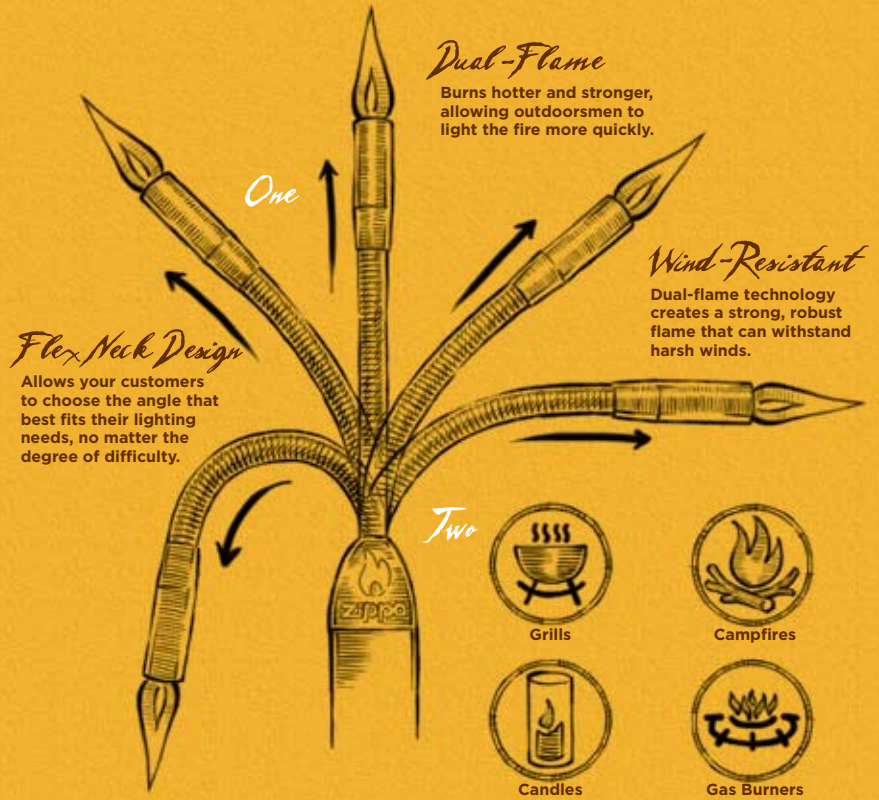

FUEL-LEVEL INDICATOR (on side) →

ADJUSTABLE FLAME →

Rubberized Flat Black
121330 - Filled
121321 - Empty
\$19.95

Satin Silver
121340 - Filled
121351 - Empty
\$19.95

Flexible Neck Utility Lighter

Grills, lanterns, tiki torches and fireplaces all require a certain degree of precision when being lit. And that's where the Flexible Neck Utility Lighter comes in. Its slim, powerful nozzle easily fits into the openings on most grills and lanterns, and with wind-resistant dual-flame technology, it's ideal for any outdoor setting.