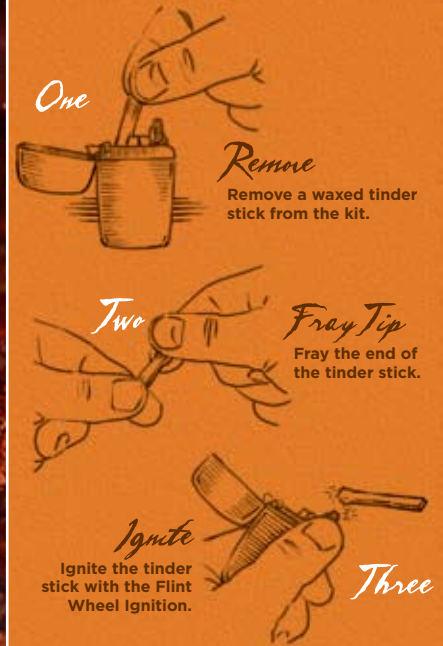

Hand Warmer

EMERGENCY FIRE STARTER KIT

44001
\$19.95

44002
Waxed Tinder Sticks
\$4.95

Emergency Fire Starter Kit

In the outdoors, getting a fire started quickly can be a matter of life and death. And with our Emergency Fire Starter Kit, starting a fire has never been easier. The reliable flint wheel ignition easily lights the water-resistant waxed tinder sticks. And with a water-resistant O-ring seal built into the case, the contents stay dry.