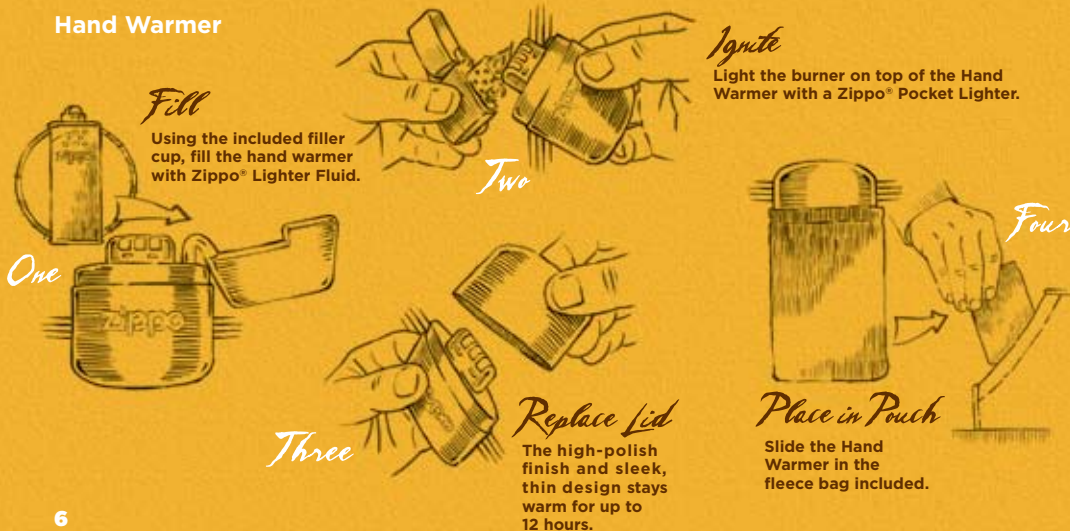

Hand Warmer