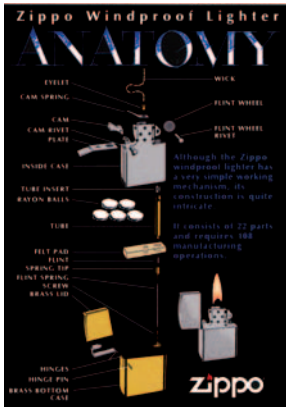

Postcards The heritage of an American icon. **License Plates** Drive your sales.

Anatomy Postcard
No. PC-7

Dimensions: 4.25" x 6"
10.8cm x 15.24cm