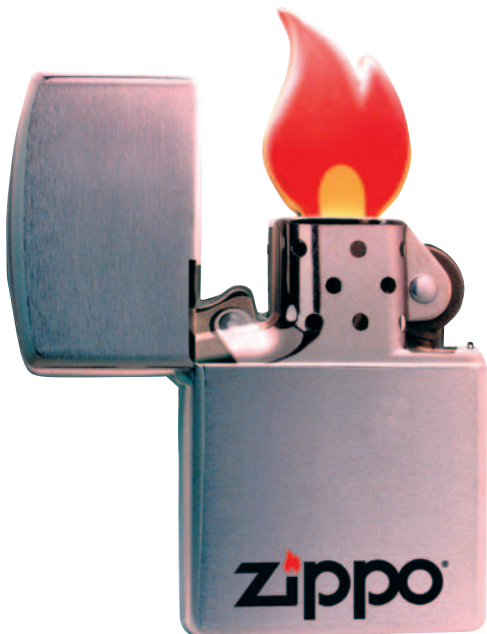

Dimensions: 4" x 4.75"
10.16cm x 12.07 cm

Static Cling Sticker - Zippo For Real

No. SCS02

Inside application surface for doors or windows.

Dimensions: 4" x 6"
10.16cm x 15.24cm

Signage Spark sales with Zippo in-store signs.

Zippo Rotating Sign

No. 142255

Illuminated electric sign.

International version also available, please see price list.

Dimensions: 18" x 21"

45.72cm x 53.34cm

Neon Lighter Sculpture

No. 142255

Neon Zippo lighter on black base with Zippo logo.

International version also available, please see price list.

Dimensions: 12" x 9"

30.48cm x 22.86cm

3-D Zippo Dangler

No. 142251

3-D plastic lighter sign.

Dimensions: 19.75" x 26.25"