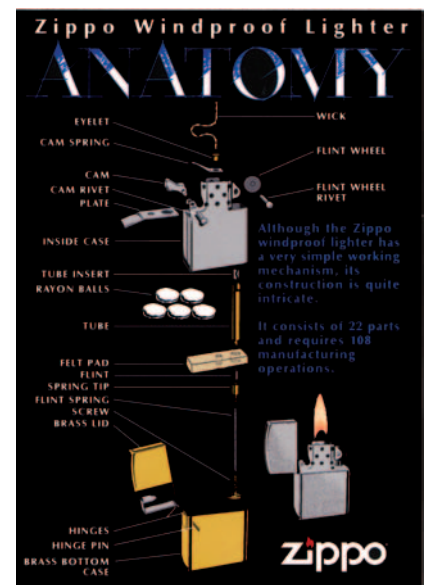

Time Line Poster

No. PSTR-TL

Dimensions: 40" x 13.5"

101.6cm x 34.29cm

Hip History Poster

No. PSTR-HH

Dimensions: 39.5" x 18"

100.3cm x 45.72cm