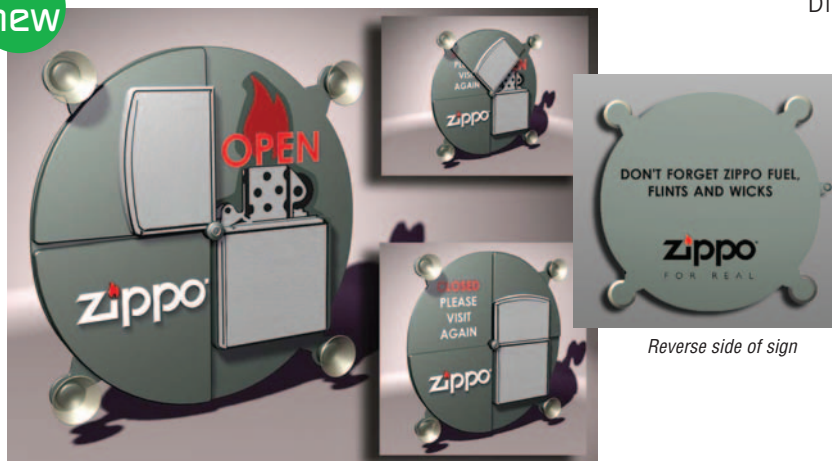

Signage Fire-up sales Zippo-style.

new

Light-Up Box

No. 142223

Zippo is aglow with stunning neon 3-D effect. Acrylic unit stands on counter or hangs on wall. Dimensions: 16.25" x 16.25" x 3.75"
41.275cm x 41.275cm x 9.525cm

new

Magnet

No. 142224

Rugged 3-D magnet, extra thick. Dimensions: 2.75" x 3.375" x .375"
6.985cm x 8.5725cm x .9525cm

new

Reverse side of sign

Open/Closed Door Sign

No. 142222

Open the lighter to reveal "open". Close lid to reveal "closed please visit again". Four suction cups securely mount sign on glass door or window. Dimensions: 7" diameter
17.78cm diameter

Signage Identify yourself as a proud Zippo retailer.