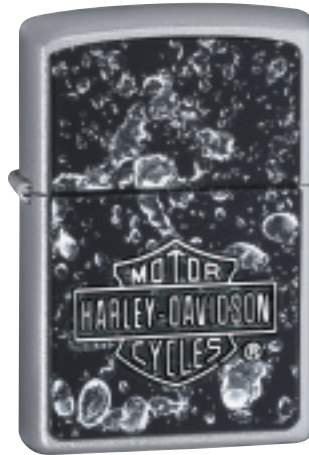

NEW

A.

A. 20584 H-D® RIDE Emblem
Street Chrome

B. 20238 MARBLE BAR & SHIELD Emblem
Satin Chrome

C. 254BHD H260
High Polish Brass

D. 20585 H-D® FREEDOM Emblem
Street Chrome

B.

C.

NEW

D.